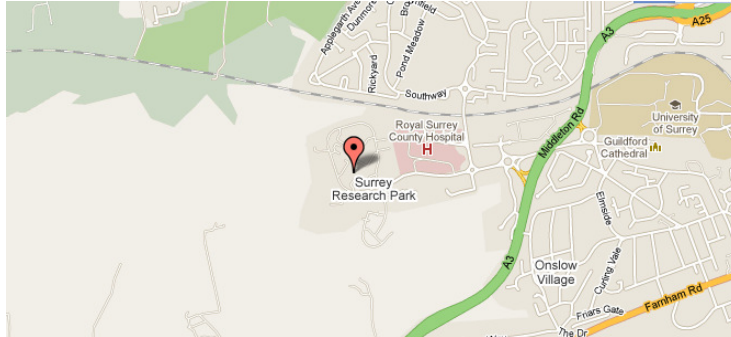

### Address

Surrey Research Park  
Guildford  
Surrey  
GU2 7YP

### Directions

##### **From London (A3)**

Leave the A3 at the Hospital/Research Park exit. At the roundabout turn right following the signs to the Research Park and the Royal Surrey County Hospital. Go straight over the next two roundabouts.

##### **From Guildford Town Centre**

Follow the signs for the A31 to Farnham. Go over the railway bridge by Guildford Station and turn right at the mini roundabout into Guildford Park Road. At the Cathedral roundabout turn left following the signs to the Research Park and the Royal Surrey County Hospital and go straight over the next two roundabouts.